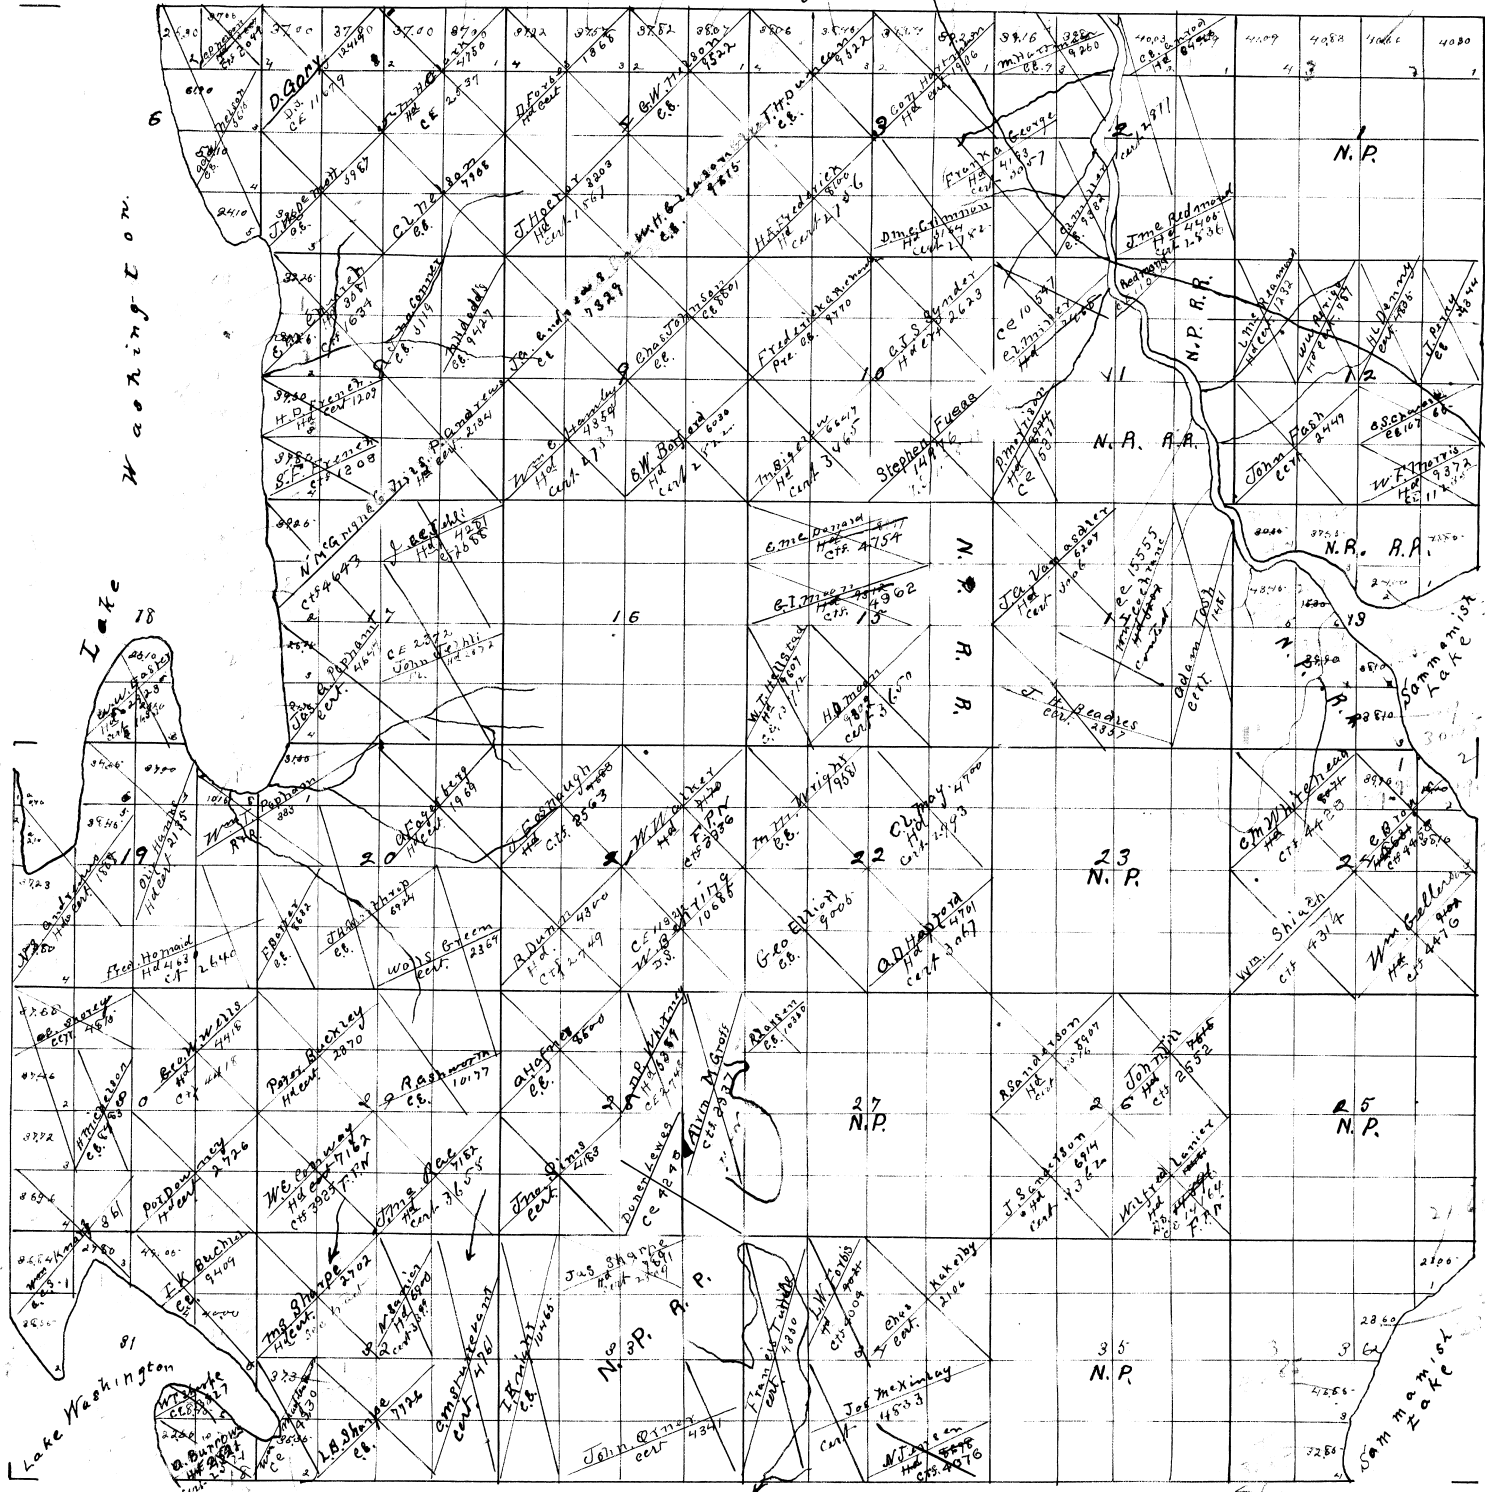

Township 25 North Range 5 East N

Washington

Lake

Lake Washington

N.P.

N.P. R.R.

N.P. R.R.

N.P. R.R.

N.P.

N.P.

N.P.

N.P.

Sam Lake

Handwritten notes at the bottom of the map, including 'The land is ...' and other illegible text.