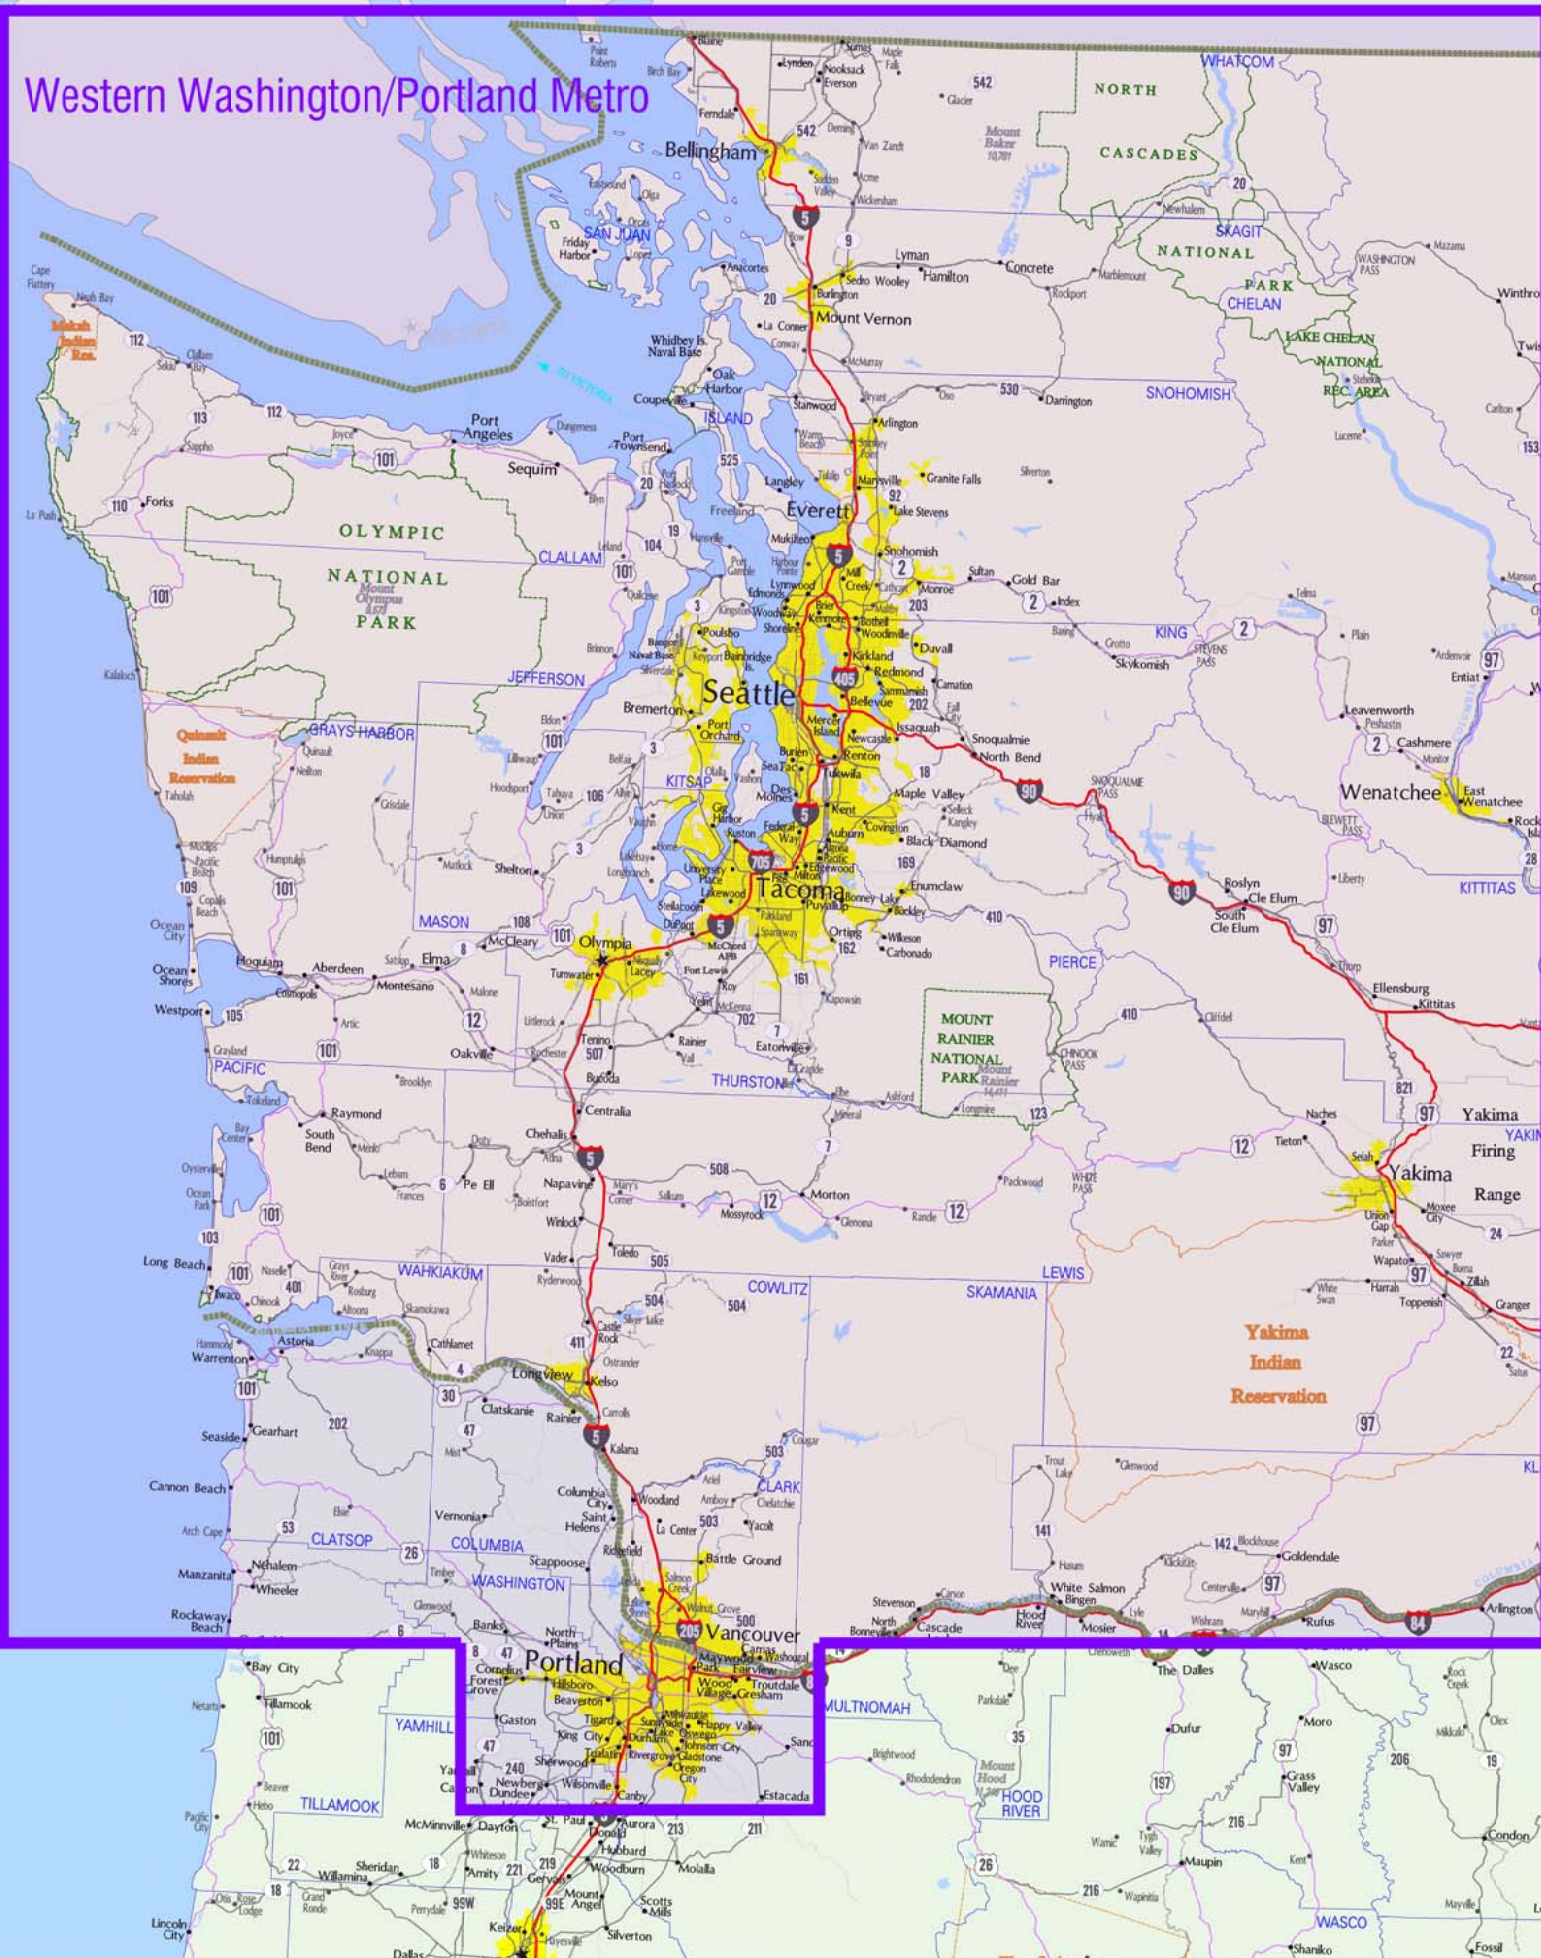

KROLL ARTERIAL BASED MAPPING

Western Washington/Portland Metro

Spokane Metro