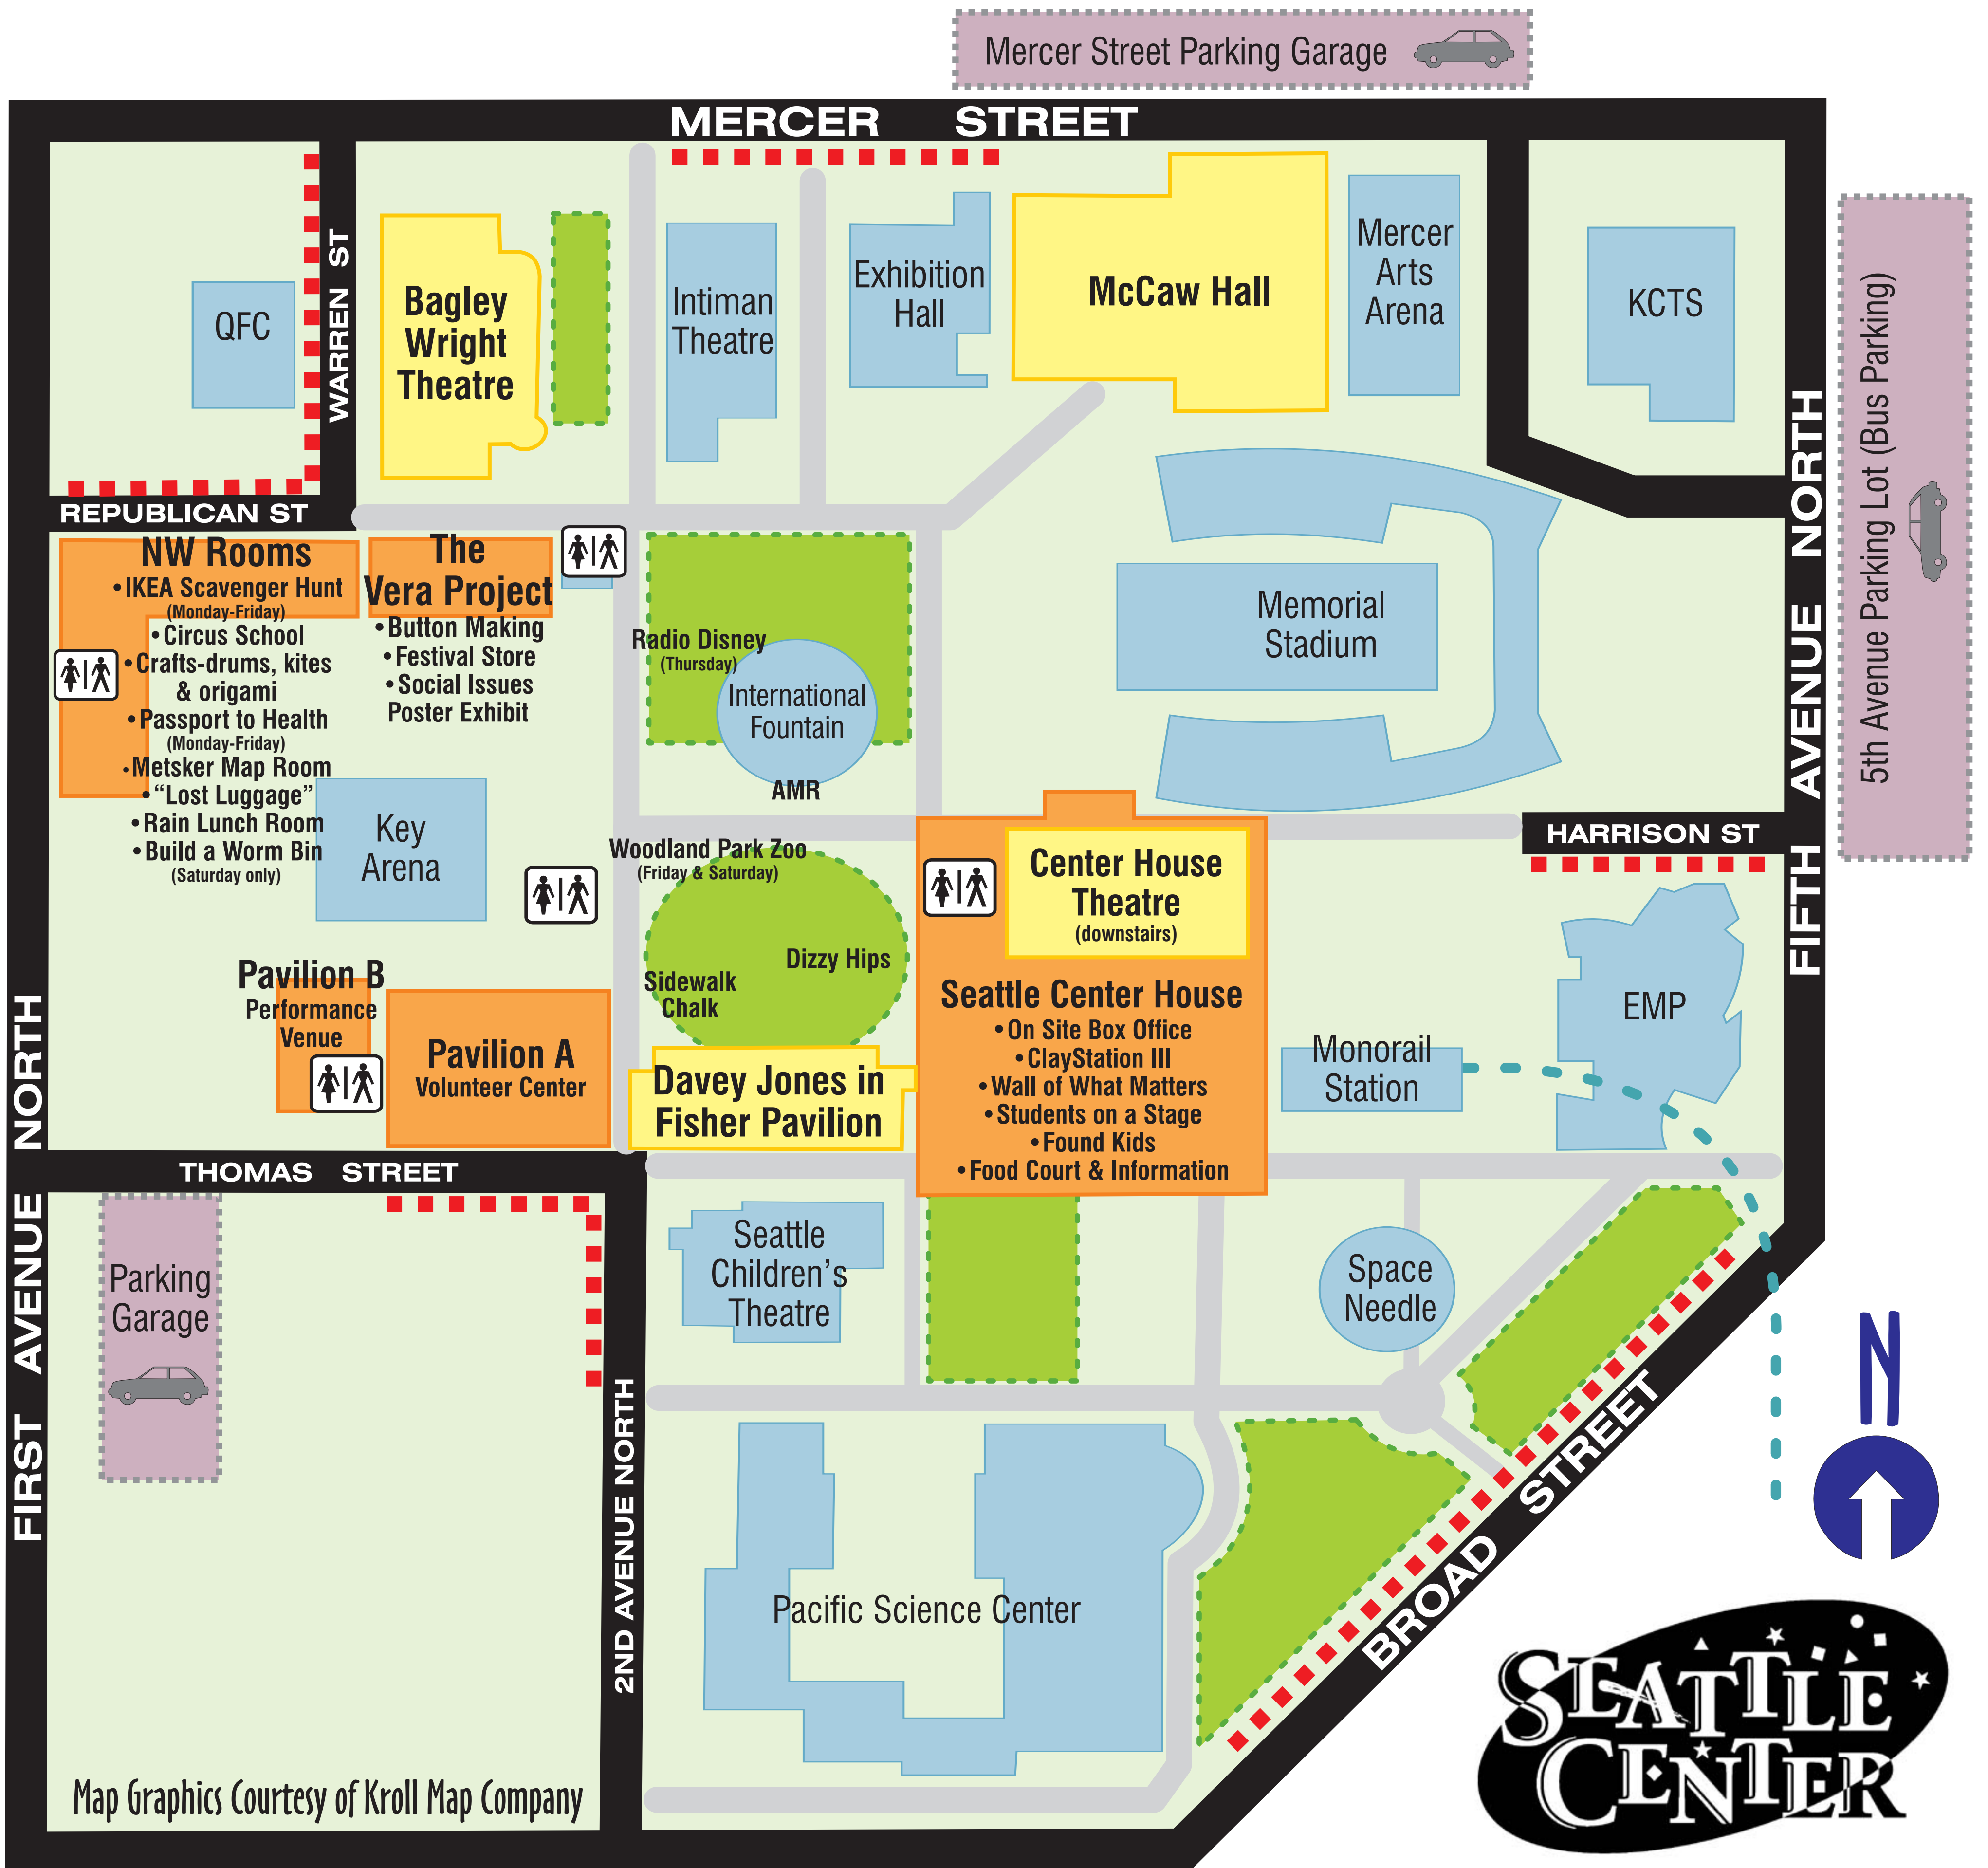

2008 PERFORMANCE VENUES & DISCOVERY CENTERS MAP

- Performance Venues
- Discovery Centers
- Parking
- Lawns (Nice for Lunch)
- Bus Drop-Off

Venues and Performers

Davey Jones in Fisher Pavilion

Jo Taira
Petrona Martinez
Reem Kelani
Orkestar Zirkonium

Seattle Center Pavilion B

Teatro di Piazza o d'Occasione

Bagley Wright Theatre

Amazones - Women Master Drummers of Guinea
Circa
Huayin Performing Arts Group
Mariachi Huenatchi

McCaw Hall

World Samplers:
Africa, Asia, Europe, Latin America

Center House Theatre

Nephesh Theatre Company
Puppentheater Halle
Savannah Fuentes Flamenco