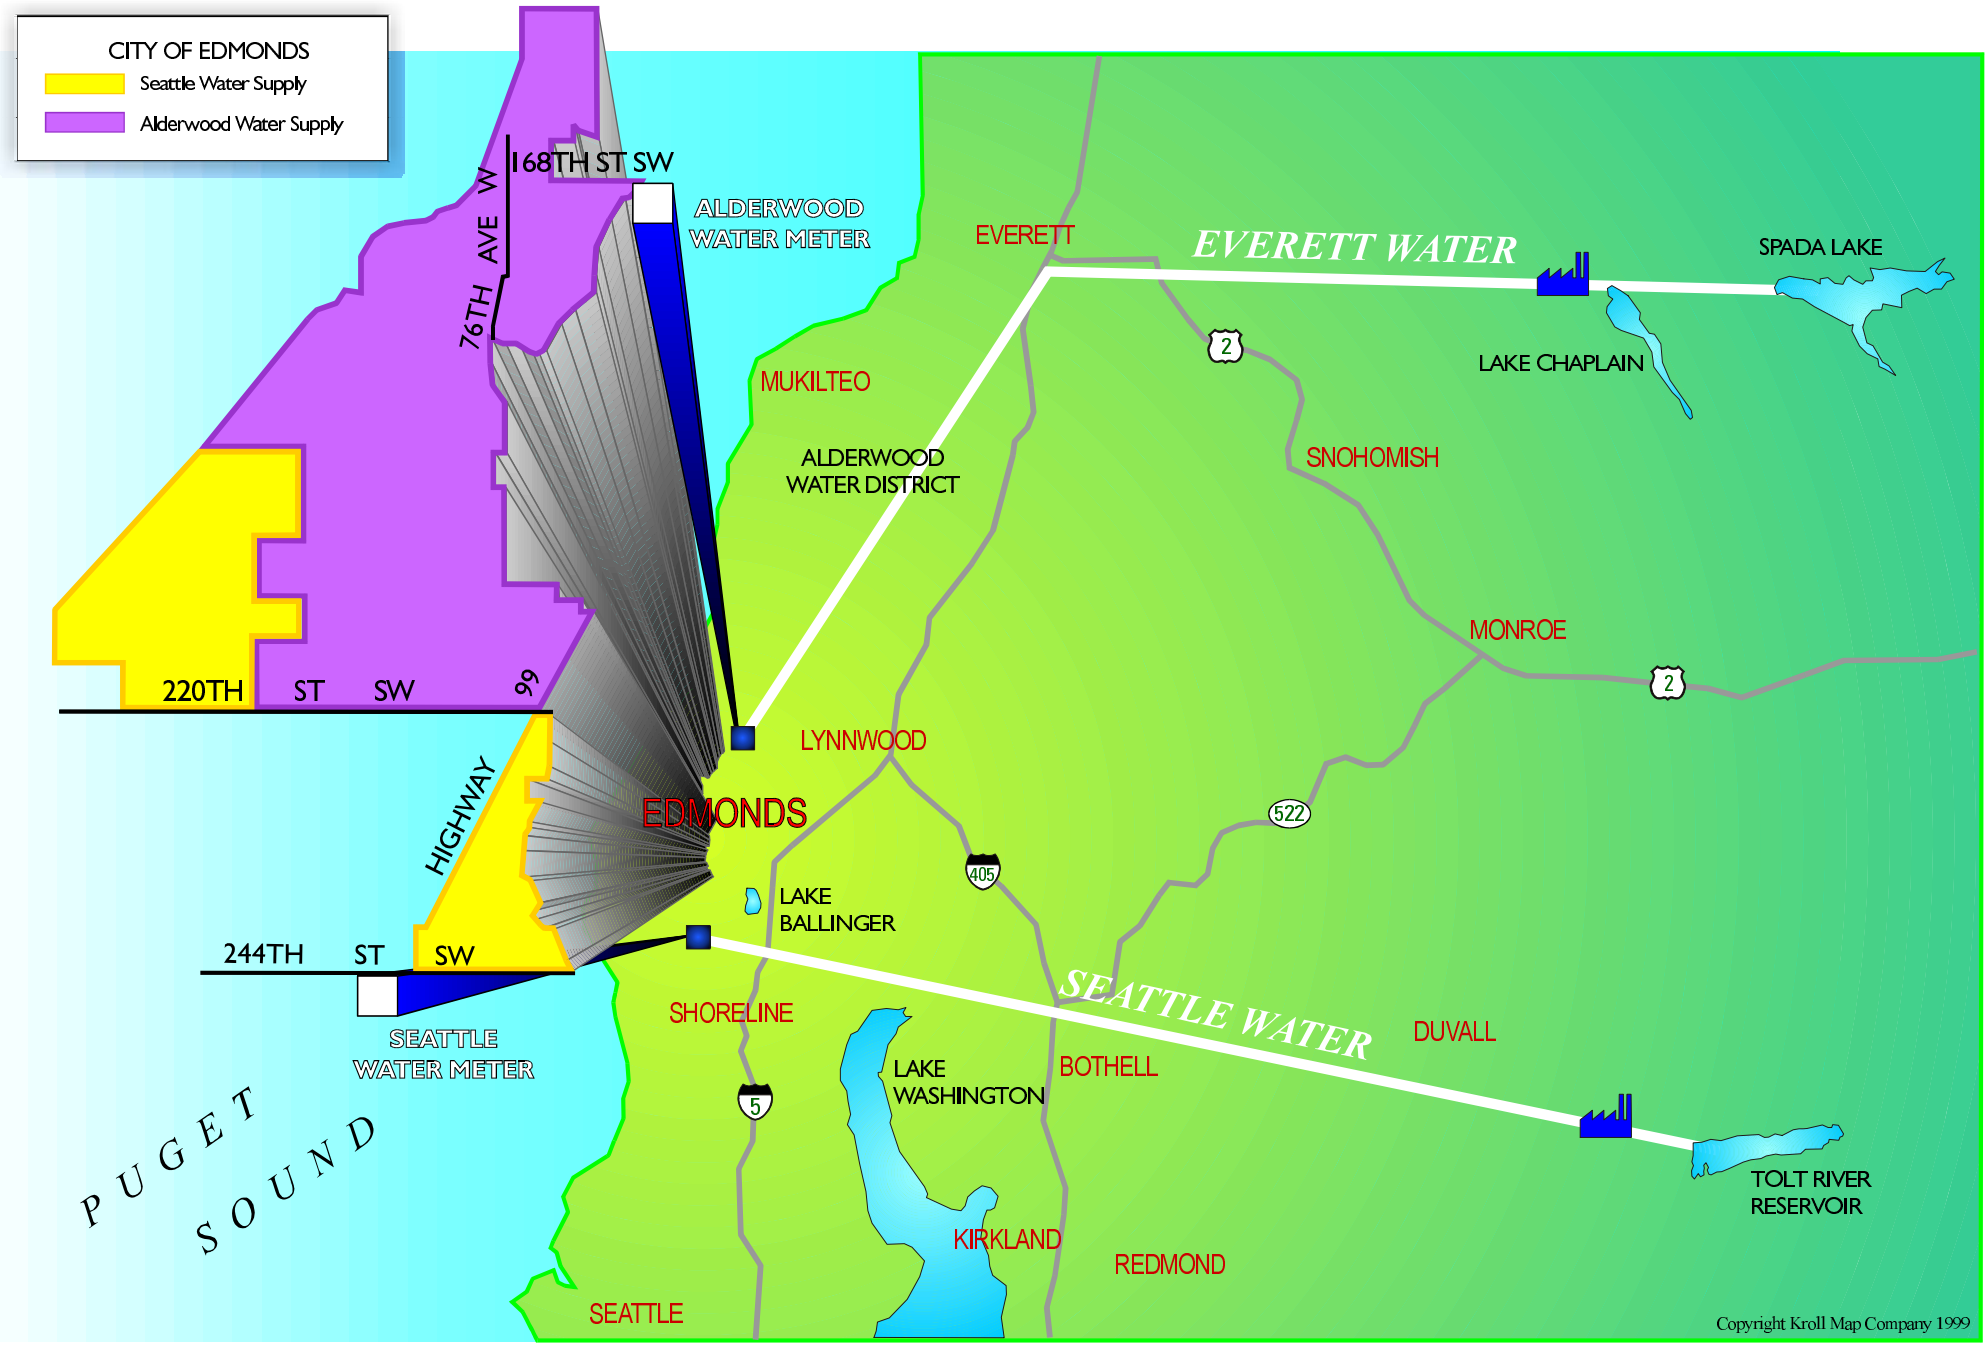

**CITY OF EDMONDS**

- Seattle Water Supply
- Alderwood Water Supply

Copyright Kroll Map Company 1999

**City of Edmonds Water Service Area**